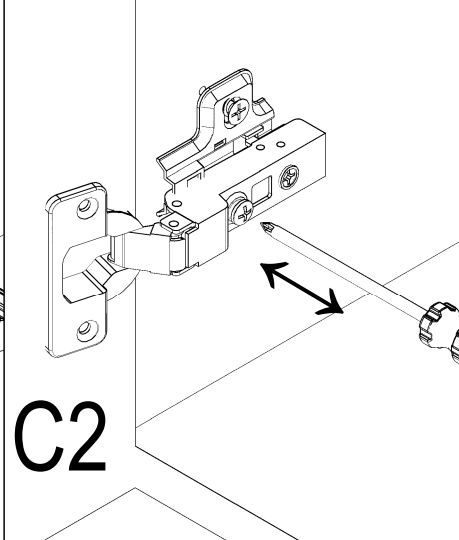

NR.140

 3.5x16 S02 x40	 B01 x4	 C01 x8	 C10 x12	 C11 x12	 P01 x4
 B02 x2	 S21 x8	 S01 x3	 D01 x1		

4xS21
1xD01
3xS01

4xC10

4xP01
16xS02

8 x S02
4 x B01

4 x S02
2 x B02

8

12 x S02

C1

HEIGHT ADJUSTMENT

C2

SIDE ADJUSTMENT

C3

DEPTH ADJUSTMENT