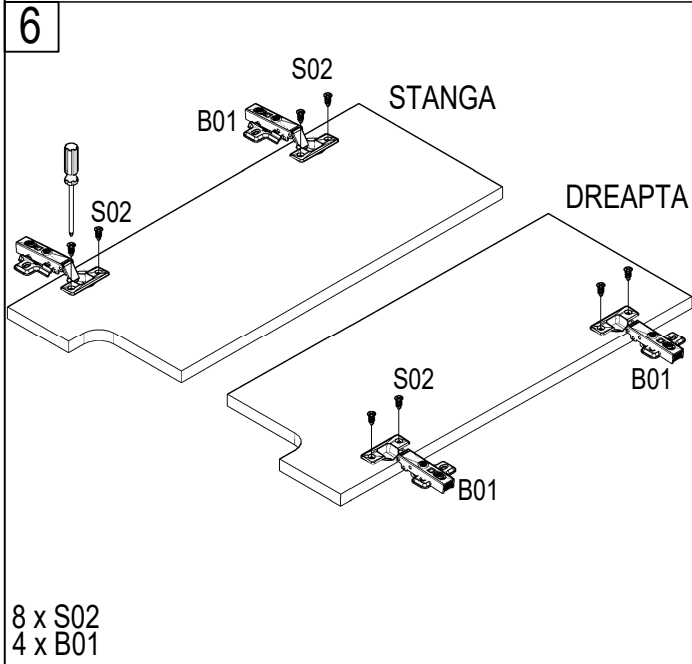

NR.140

 3.5x16 S02 x40	 B01 x4	 C01 x8	 C10 x12	 C11 x12	 P01 x4
 B02 x2	 S21 x8	 S01 x3	 D01 x1		

4xS21
1xD01
3xS01

4xC10

4xP01
16xS02

8 x S02
4 x B01

4 x S02
2 x B02

8

12 x S02

C1

HEIGHT ADJUSTMENT

C2

SIDE ADJUSTMENT

C3

DEPTH ADJUSTMENT