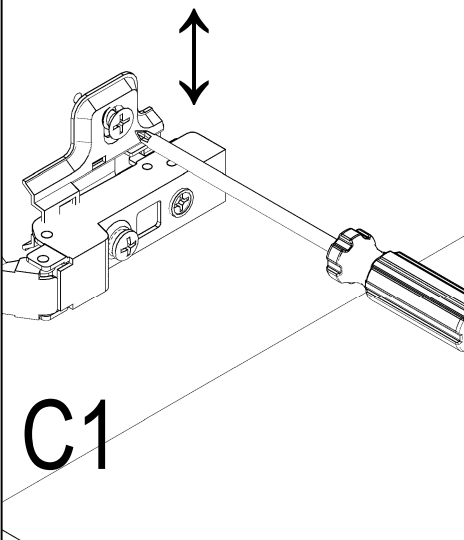

NR.140

 3.5x16 S02 x40	 B01 x4	 C01 x8	 C10 x12	 C11 x12	 P01 x4
 B02 x2	 S21 x8	 S01 x3	 D01 x1		

4xS21
1xD01
3xS01

4xC10

4xP01
16xS02

8 x S02
4 x B01

4 x S02
2 x B02

8

12 x S02

C1

HEIGHT ADJUSTMENT

C2

SIDE ADJUSTMENT

C3

DEPTH ADJUSTMENT