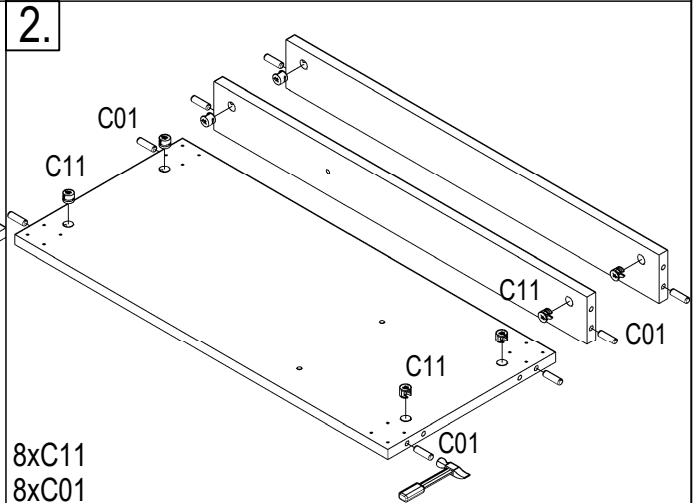

NR.140

 3.5x16 S02 x40	 B01 x4	 C01 x8	 C10 x12	 C11 x12	 P01 x4
 B02 x2	 S21 x8	 S01 x3	 D01 x1		

4xS21
1xD01
3xS01

4xC10

4xP01
16xS02

8 x S02
4 x B01

4 x S02
2 x B02

8

12 x S02

C1

HEIGHT ADJUSTMENT

C2

SIDE ADJUSTMENT

C3

DEPTH ADJUSTMENT