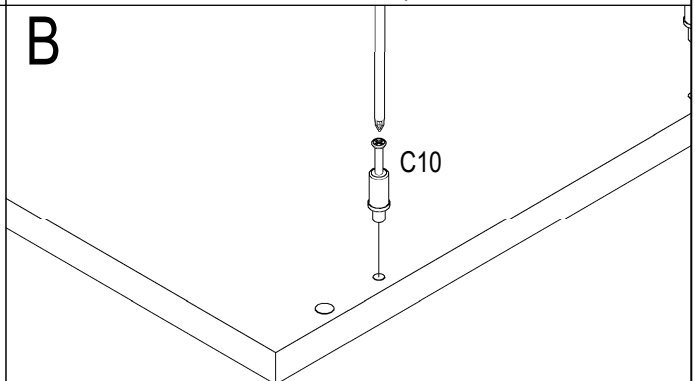

NR.140

 3.5x16 S02 x40	 B01 x4	 C01 x8	 C10 x12	 C11 x12	 P01 x4
 B02 x2	 S21 x8	 S01 x3	 D01 x1		

4xS21
1xD01
3xS01

4xC10

4xP01
16xS02

8 x S02
4 x B01

4 x S02
2 x B02

8

12 x S02

C1

HEIGHT ADJUSTMENT

C2

SIDE ADJUSTMENT

C3

DEPTH ADJUSTMENT