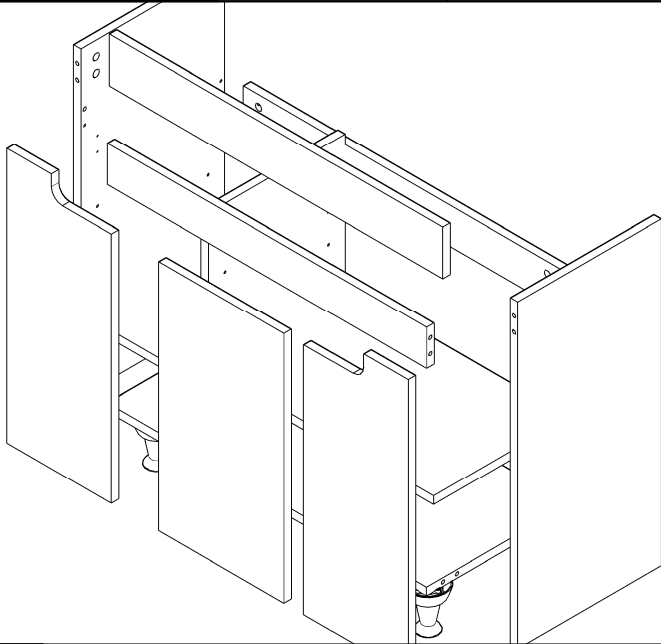

NR.140

 3.5x16 S02 x40	 B01 x4	 C01 x8	 C10 x12	 C11 x12	 P01 x4
 B02 x2	 S21 x8	 S01 x3	 D01 x1		

4xS21
1xD01
3xS01

4xC10

4xP01
16xS02

8 x S02
4 x B01

4 x S02
2 x B02

8

12 x S02

C1

HEIGHT ADJUSTMENT

C2

SIDE ADJUSTMENT

C3

DEPTH ADJUSTMENT