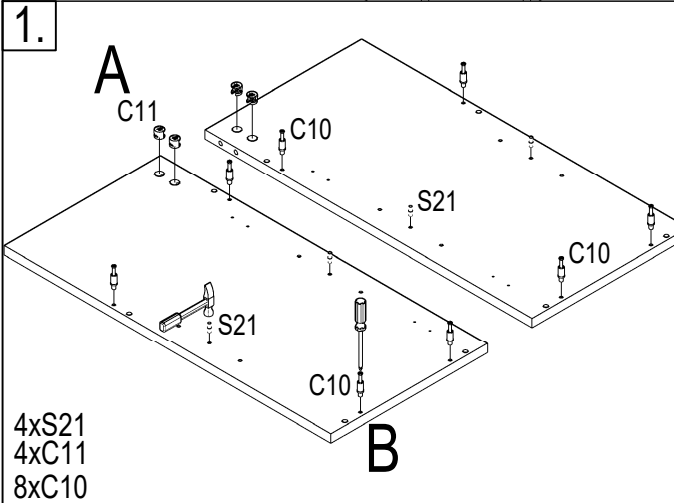

NR.140

 3.5x16 S02 x40	 B01 x4	 C01 x8	 C10 x12	 C11 x12	 P01 x4
 B02 x2	 S21 x8	 S01 x3	 D01 x1		

4xS21
1xD01
3xS01

4xC10

4xP01
16xS02

8 x S02
4 x B01

4 x S02
2 x B02

8

12 x S02

C1

HEIGHT ADJUSTMENT

C2

SIDE ADJUSTMENT

C3

DEPTH ADJUSTMENT