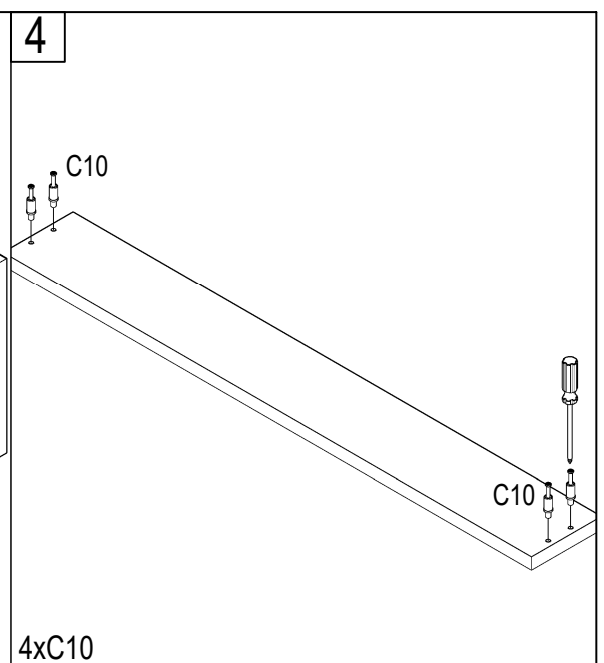

NR.140

 3.5x16 S02 x40	 B01 x4	 C01 x8	 C10 x12	 C11 x12	 P01 x4
 B02 x2	 S21 x8	 S01 x3	 D01 x1		

4xS21
1xD01
3xS01

4xC10

4xP01
16xS02

8 x S02
4 x B01

4 x S02
2 x B02

8

12 x S02

C1

HEIGHT ADJUSTMENT

C2

SIDE ADJUSTMENT

C3

DEPTH ADJUSTMENT