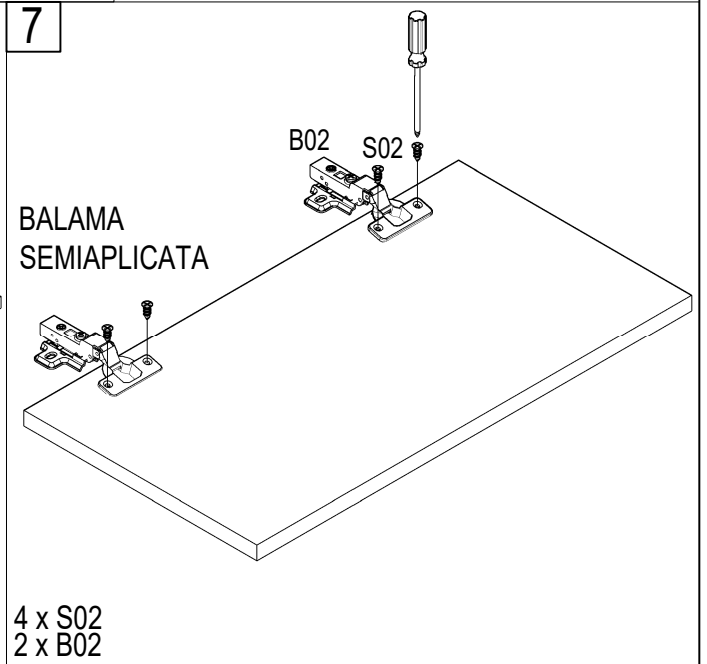

NR.140

 3.5x16 S02 x40	 B01 x4	 C01 x8	 C10 x12	 C11 x12	 P01 x4
 B02 x2	 S21 x8	 S01 x3	 D01 x1		

4xS21
1xD01
3xS01

4xC10

4xP01
16xS02

8 x S02
4 x B01

4 x S02
2 x B02

8

12 x S02

C1

HEIGHT ADJUSTMENT

C2

SIDE ADJUSTMENT

C3

DEPTH ADJUSTMENT